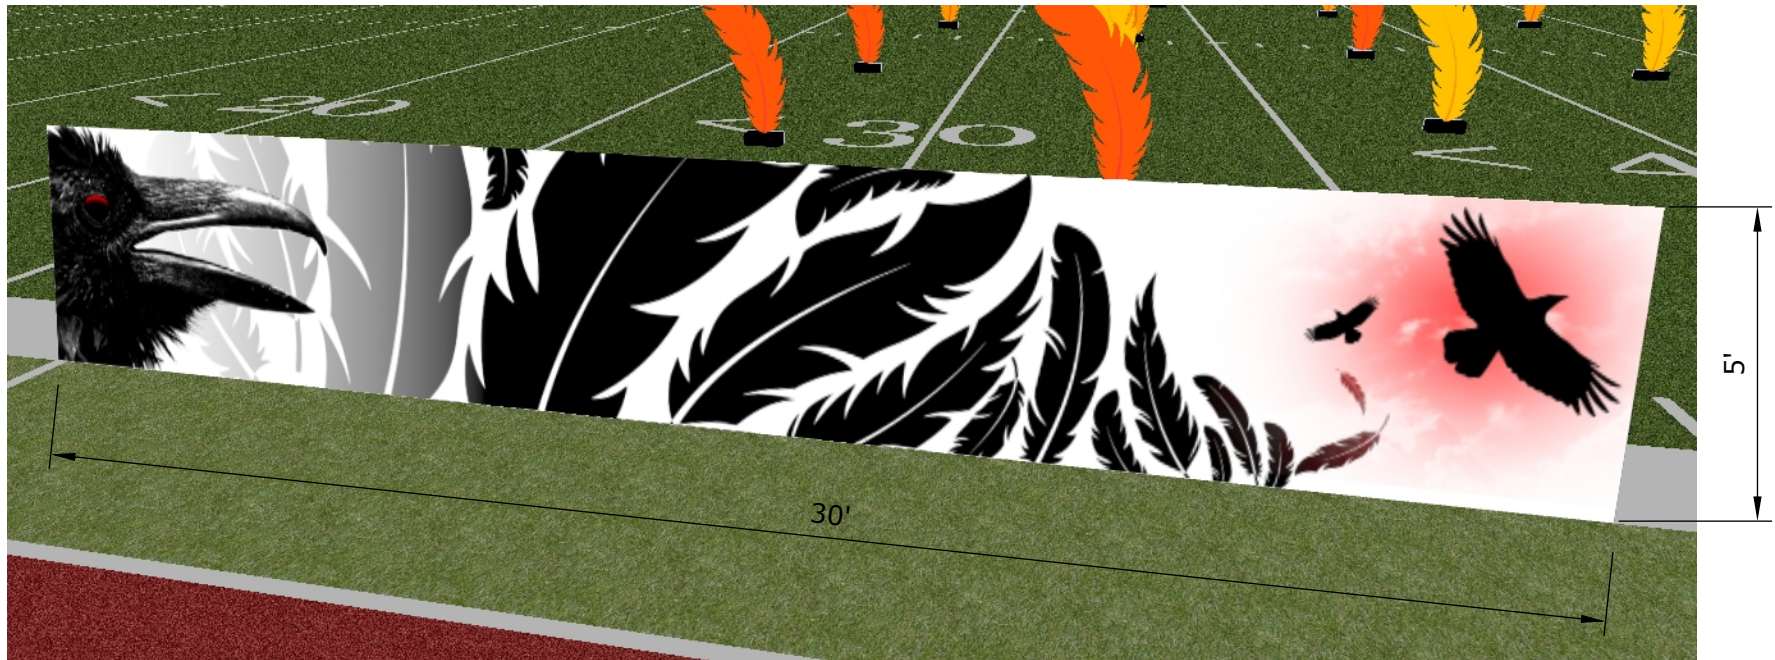

BLACKBIRD: BREAK FREE

PROP OPTIONS

SET OVERVIEW - LOTS OF PROPS OPTION

OPENING LOOK - 'BLACKBIRD' SIDE

ENDING LOOK - 'FIREBIRD' SIDE

SET OVERVIEW - FEWER PROPS OPTION

OPENING LOOK - 'BLACKBIRD' SIDE

ENDING LOOK - 'FIREBIRD' SIDE

MAIN PROP IDEA: 2-SIDED FEATHERS

SIMPLE CONSTRUCTION OF COROPLAST [CORRUGATED PLASTIC] FEATHERS, ONE SIDE BLACK, THE OTHER BRIGHT 'FLAME' COLORS, AROUND A WOODEN UPRIGHT WITH A HEAVY BASE

IN OPENER & BALLAD, BLACK SIDE SETS MOOD, CONNECTS TO 'BLACKBIRD' MUSICAL MOTIF - FOR BIG MOMENT OF CLOSER, TURN TO OPPOSITE SIDE AND RADICALLY CHANGE THE MOOD OF THE FIELD - HUGE VISUAL IMPACT - 'BLACKBIRD' BECOMES 'FIREBIRD'

NUMBER OF PROPS CAN BE CHANGED TO MEET NEEDS OF BUDGET - WE CAN PROVIDE PRINTED AND CONTOUR CUT COROPLAST VERY QUICKLY, AND WE CAN PROVIDE BLUEPRINTS FOR THE STAND/BASE IF NEEDED FOR \$150.

THE COROPLAST FOR EACH PROP IS \$68 + SHIPPING - OTHER MATERIALS WILL VARY IN YOUR AREA BUT SHOULDN'T BE VERY HIGH

OPTIONAL SIDELINE SCREEN

NOT NECESSARY FOR THE SHOW TO WORK, BUT ALWAYS HELPFUL FOR GUARD TRANSITIONS - IMAGERY CONNECTS ESTABLISHES THEME & MOOD RIGHT AWAY FOR AUDIENCE

IN THIS PARTICULAR SHOW, THIS WOULD BE A GREAT PLACE FOR THE LAST, BRIGHTLY COLORED SILKS TO ERUPT FROM, RUNNING BACK & 'CAUSING' THE BLACK FEATHERS TO RIPPLE TURN FROM BLACK SIDE TO FLAME-COLORED SIDE