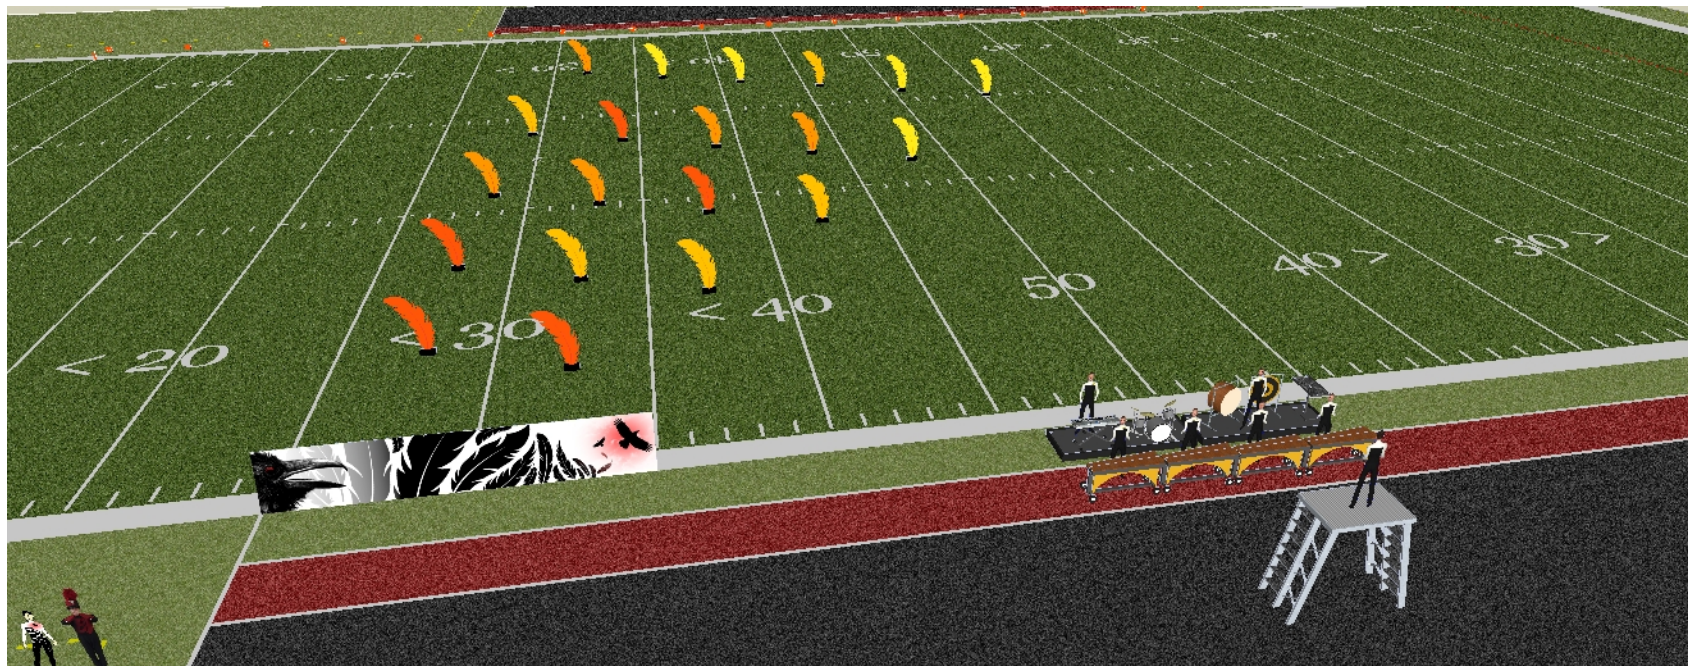

BLACKBIRD: BREAK FREE

PROP OPTIONS

SET OVERVIEW - LOTS OF PROPS OPTION

OPENING LOOK - 'BLACKBIRD' SIDE

ENDING LOOK - 'FIREBIRD' SIDE

SET OVERVIEW - FEWER PROPS OPTION

OPENING LOOK - 'BLACKBIRD' SIDE

ENDING LOOK - 'FIREBIRD' SIDE

MAIN PROP IDEA: 2-SIDED FEATHERS

SIMPLE CONSTRUCTION OF COROPLAST [CORRUGATED PLASTIC] FEATHERS, ONE SIDE BLACK, THE OTHER BRIGHT 'FLAME' COLORS, AROUND A WOODEN UPRIGHT WITH A HEAVY BASE

IN OPENER & BALLAD, BLACK SIDE SETS MOOD, CONNECTS TO 'BLACKBIRD' MUSICAL MOTIF - FOR BIG MOMENT OF CLOSER, TURN TO OPPOSITE SIDE AND RADICALLY CHANGE THE MOOD OF THE FIELD - HUGE VISUAL IMPACT - 'BLACKBIRD' BECOMES 'FIREBIRD'

NUMBER OF PROPS CAN BE CHANGED TO MEET NEEDS OF BUDGET - WE CAN PROVIDE PRINTED AND CONTOUR CUT COROPLAST VERY QUICKLY, AND WE CAN PROVIDE BLUEPRINTS FOR THE STAND/BASE IF NEEDED FOR \$150.

THE COROPLAST FOR EACH PROP IS \$68 + SHIPPING - OTHER MATERIALS WILL VARY IN YOUR AREA BUT SHOULDN'T BE VERY HIGH

OPTIONAL SIDELINE SCREEN

NOT NECESSARY FOR THE SHOW TO WORK, BUT ALWAYS HELPFUL FOR GUARD TRANSITIONS - IMAGERY CONNECTS ESTABLISHES THEME & MOOD RIGHT AWAY FOR AUDIENCE

IN THIS PARTICULAR SHOW, THIS WOULD BE A GREAT PLACE FOR THE LAST, BRIGHTLY COLORED SILKS TO ERUPT FROM, RUNNING BACK & 'CAUSING' THE BLACK FEATHERS TO RIPPLE TURN FROM BLACK SIDE TO FLAME-COLORED SIDE