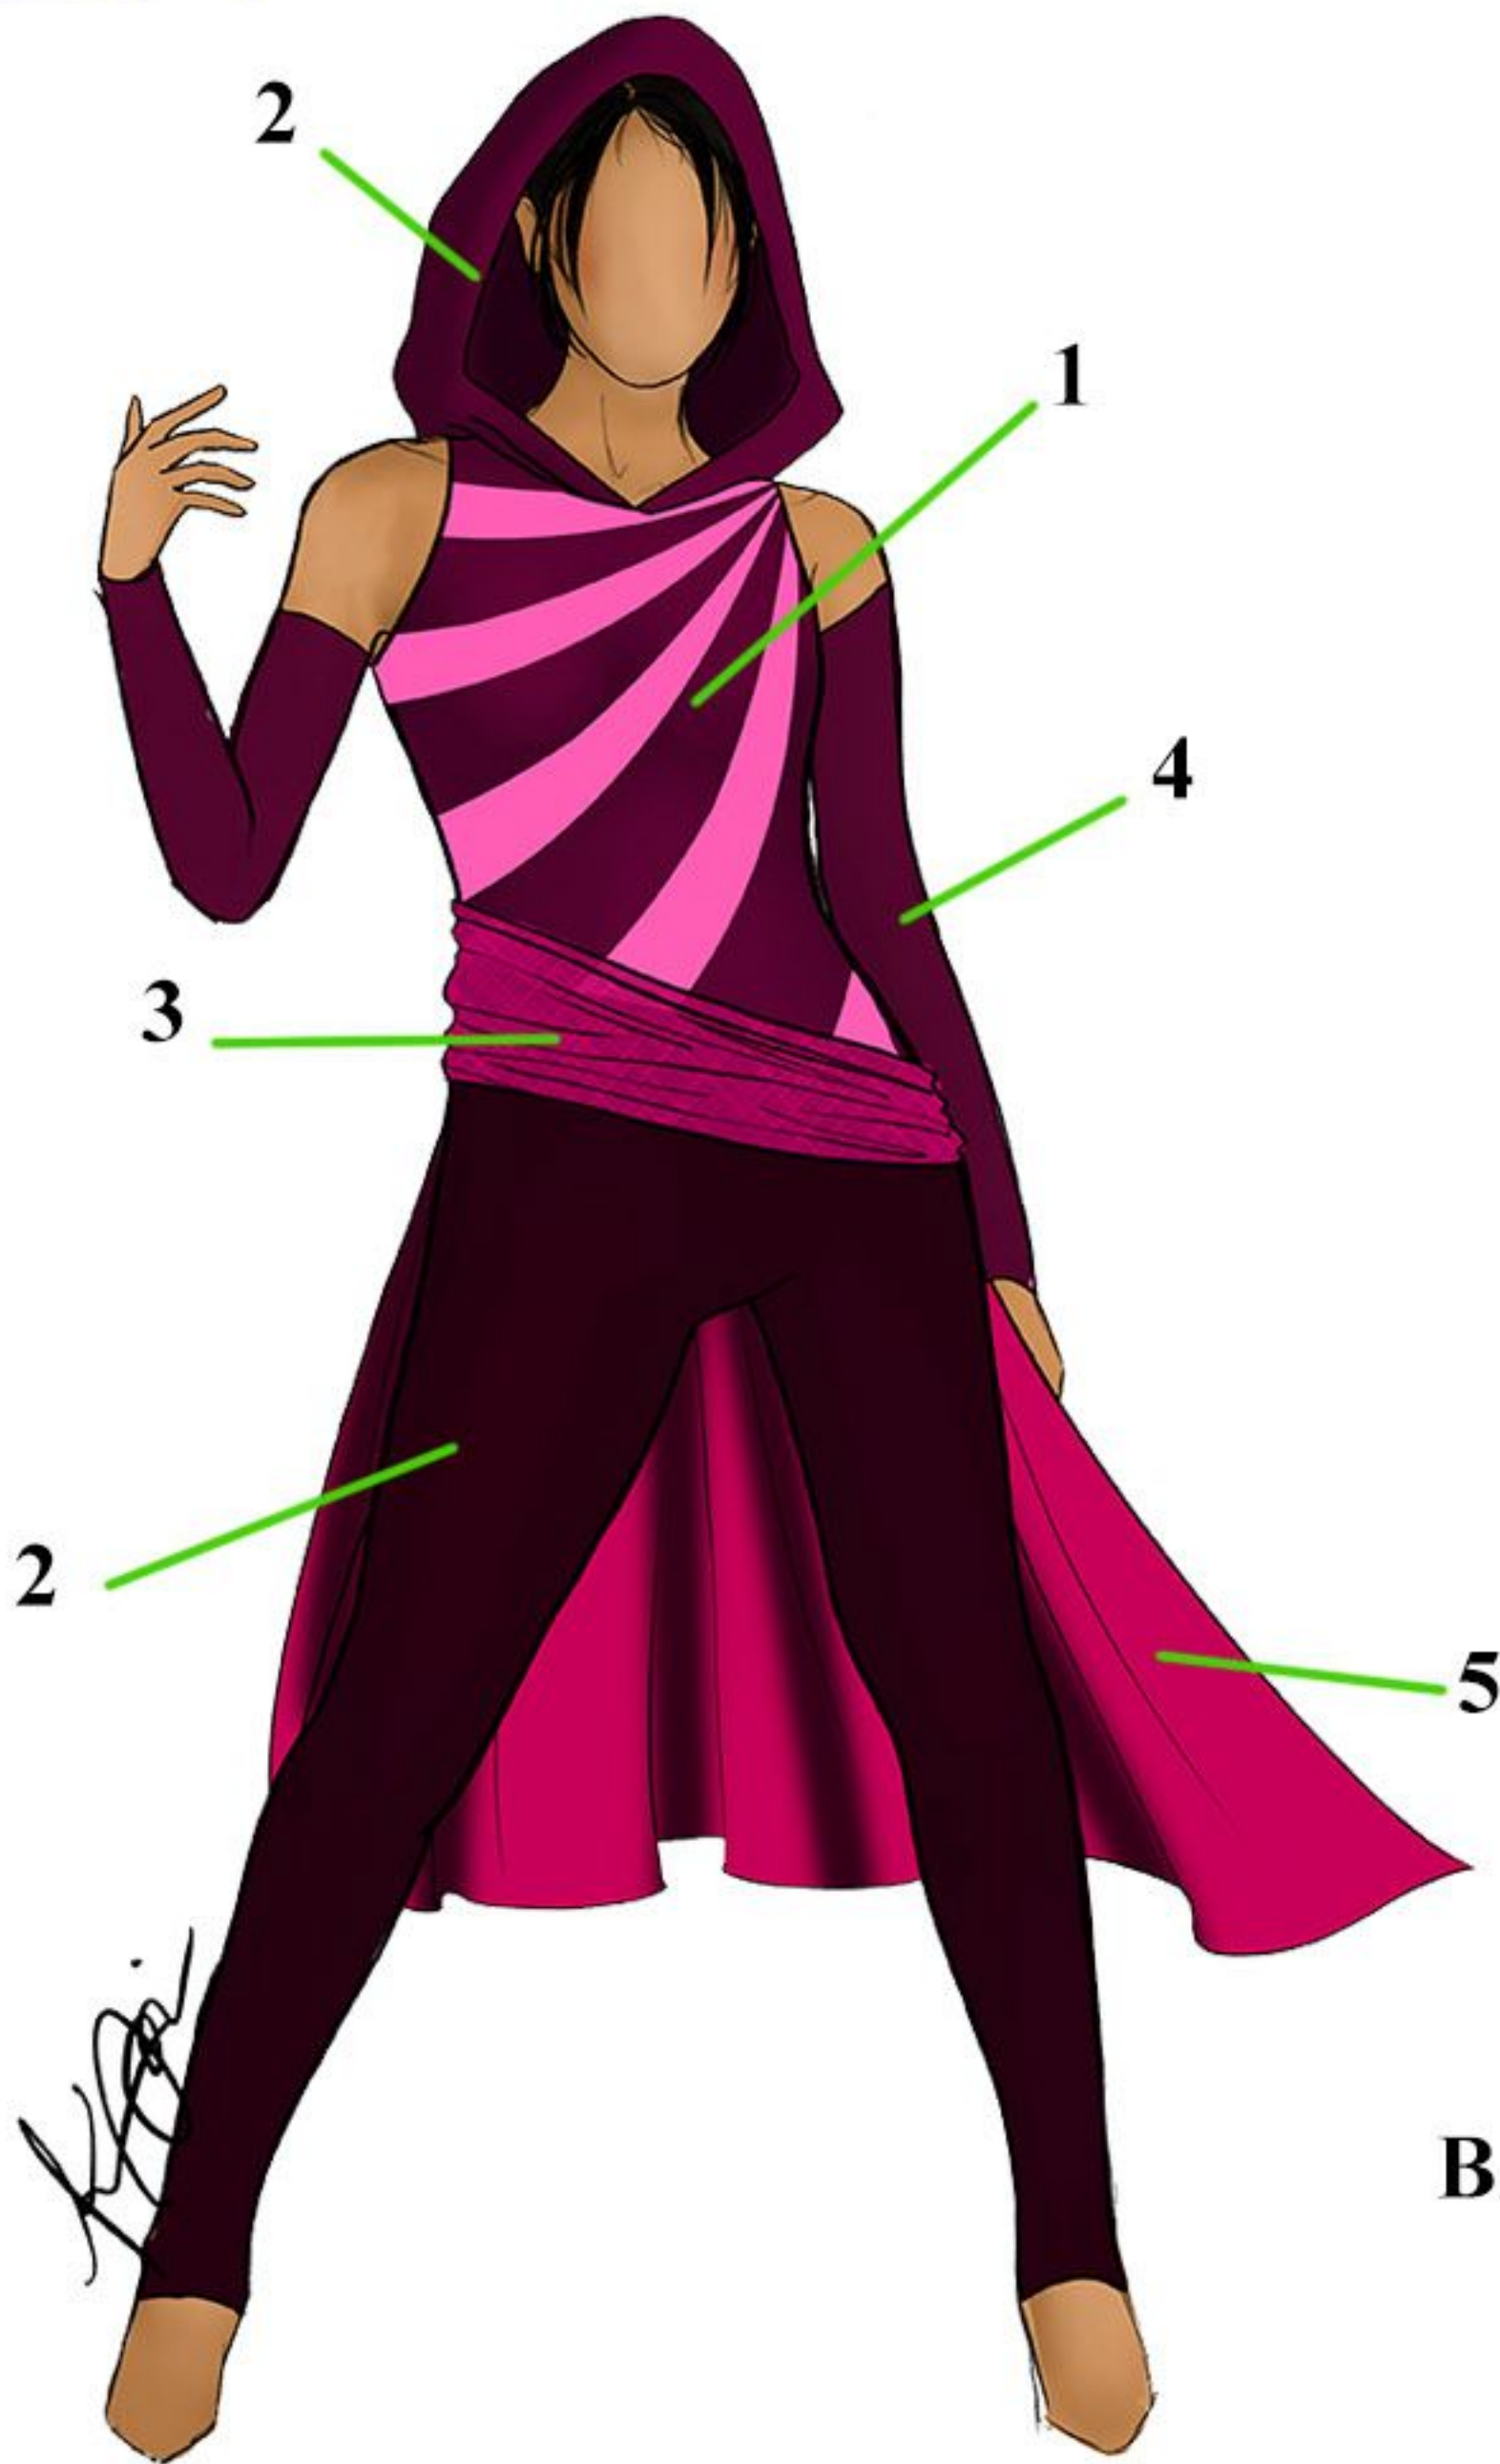

**BACK OF TORSO = 4**

**1. DIGITAL PRINT**

**2. VELVET**

**3. MESH**

**4.**

**SWATCH CARD**  
**BRYANT HS F25**

**\*\*\*Please note that all fabrics are subject to change due to availability. Fabrics may be substituted for the closest available option\*\*\***