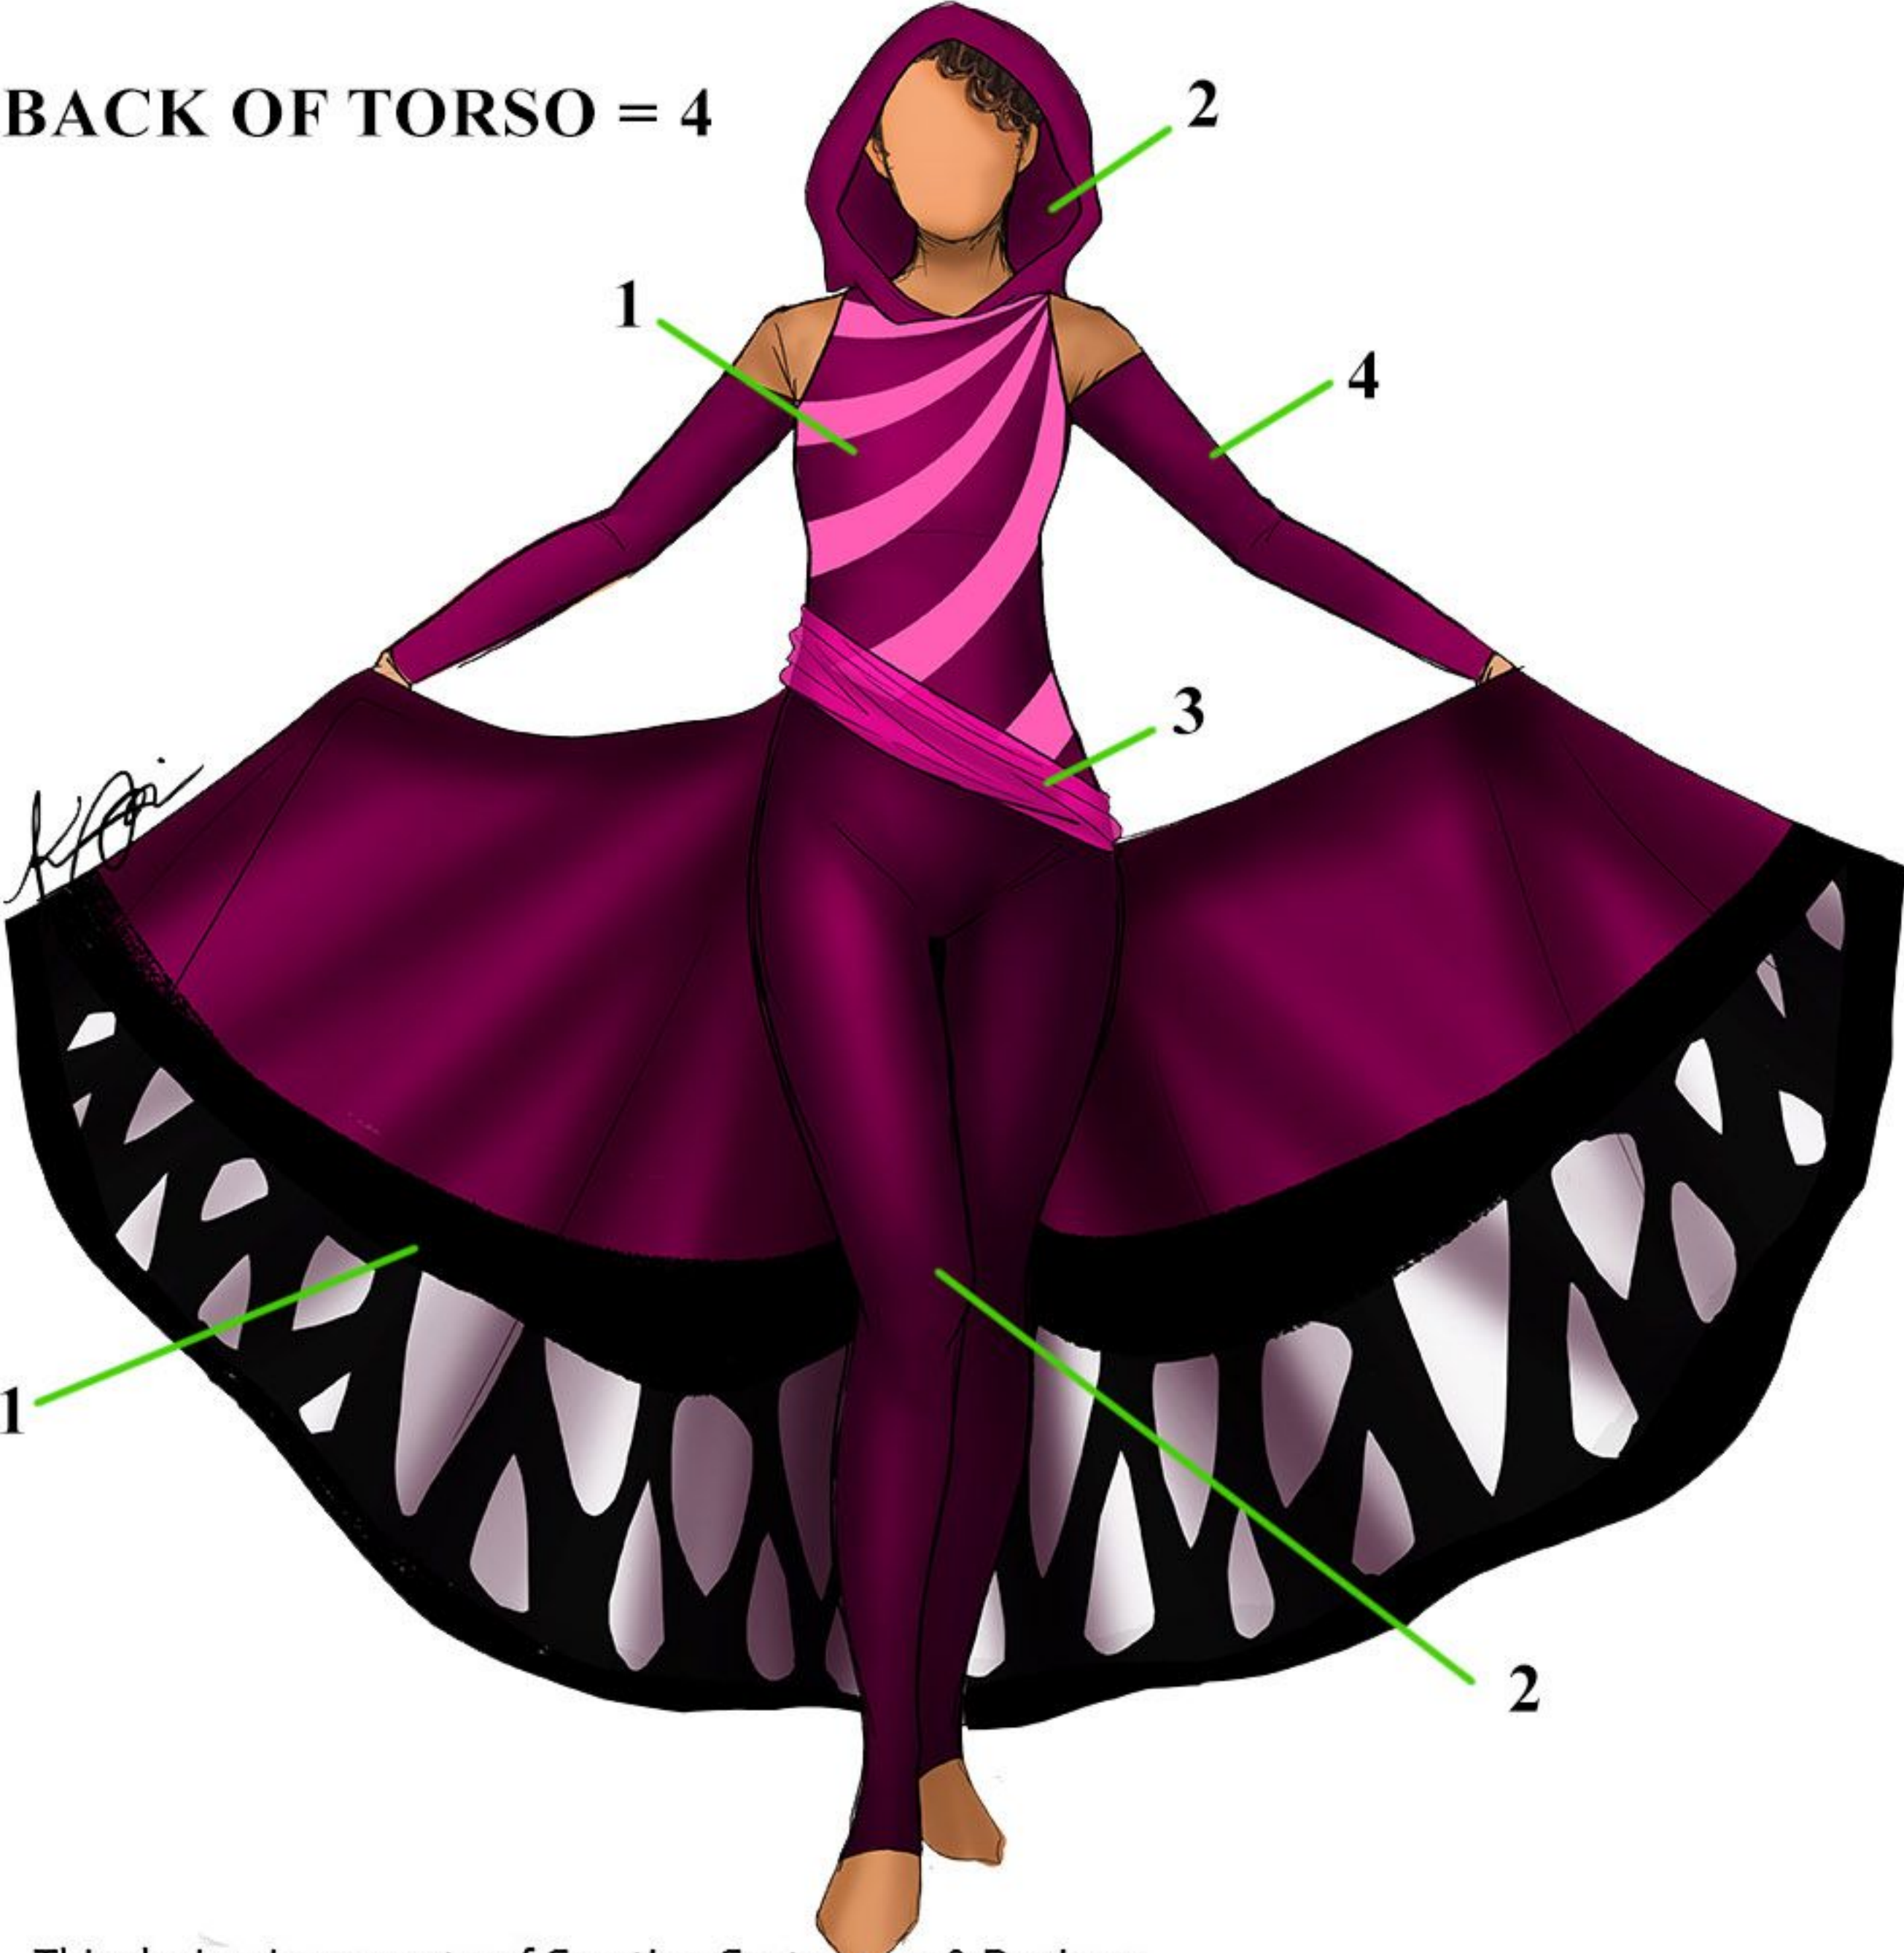

# Welcome to Wonderland

Welcome to

Wonderland

**SWATCH CARD**  
**BRYANT HS F25**

\*\*\*Please note that all fabrics are subject to change due to availability. Fabrics may be substituted for the closest available option\*\*\*

**BACK OF TORSO = 4**

**1. DIGITAL PRINT**

**2. VELVET**

**3. MESH**

**4.**

**SWATCH CARD**  
**BRYANT HS F25**

**\*\*\*Please note that all fabrics are subject to change due to availability. Fabrics may be substituted for the closest available option\*\*\***